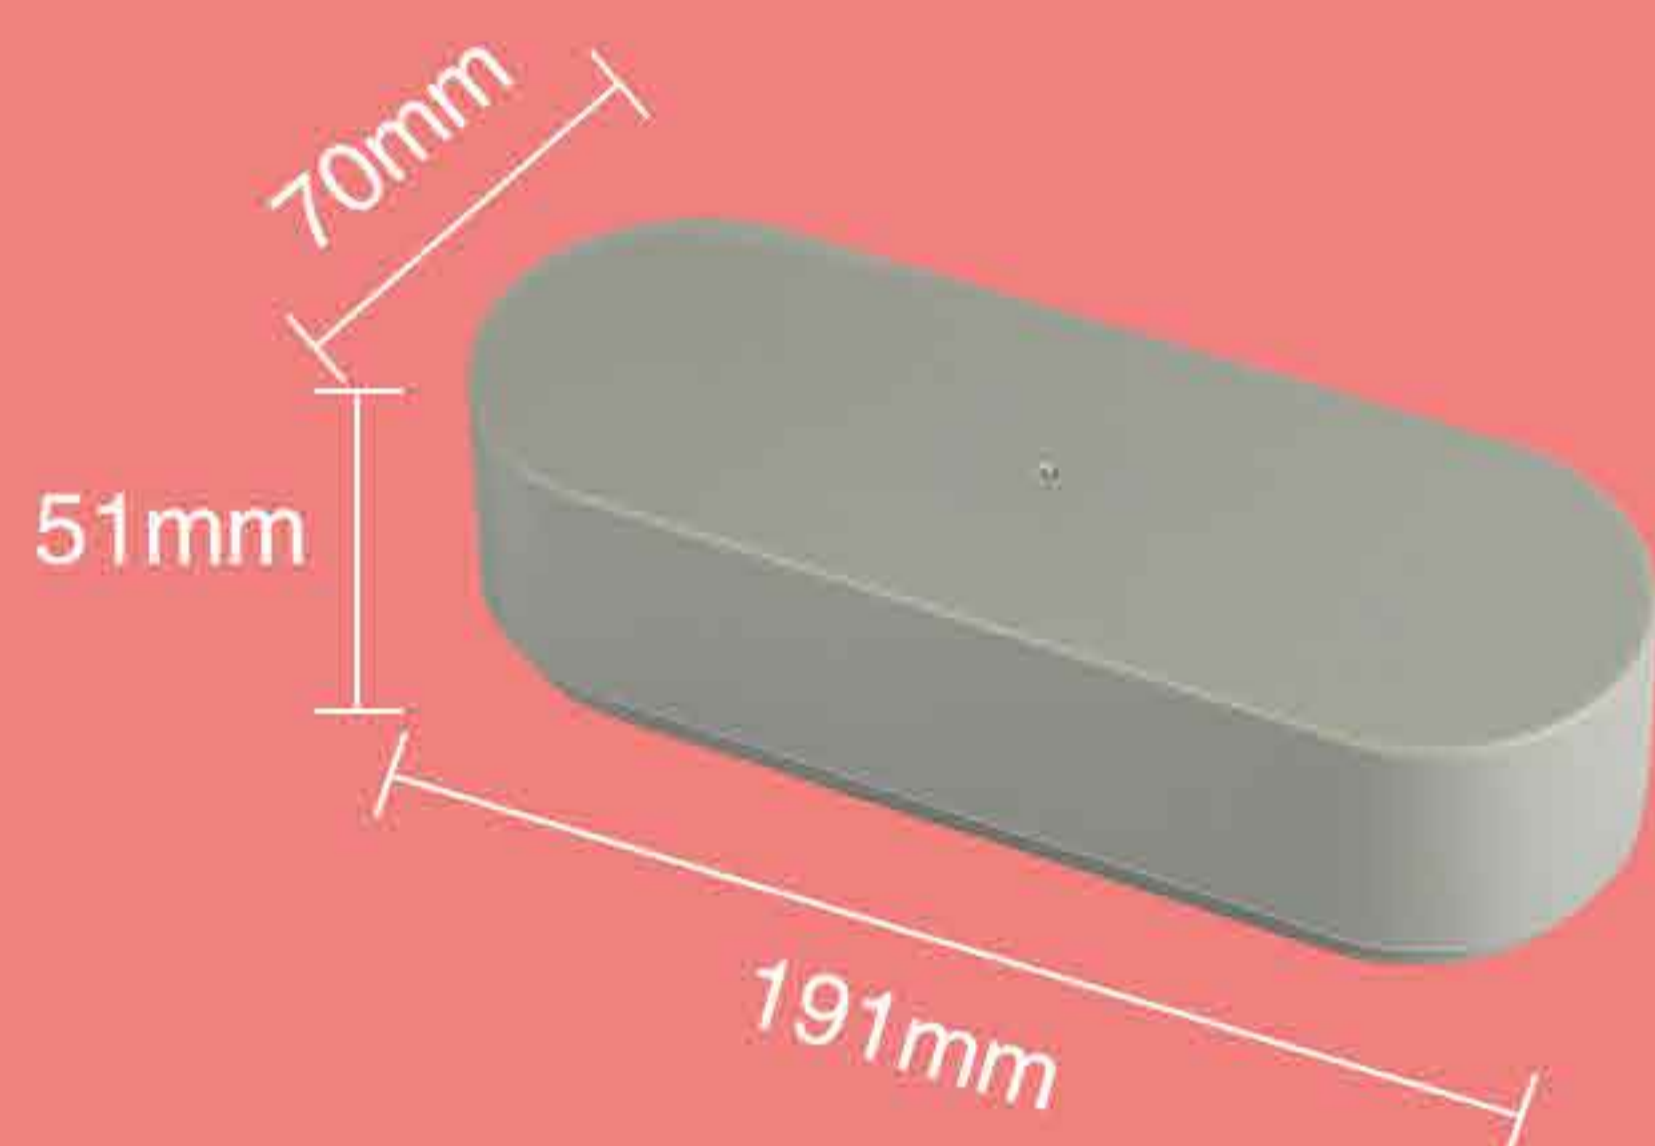

QTY: 120 PCS

CTN Size: 62.5 x 37 x 69cm

33CL ROUND PLASTIC LUNCH BOX

Item No.: EPK003089
 QTY: 160 PCS
 CTN Size: 46 × 43 × 69cm

38CL OVAL PLASTIC LUNCH BOX

Item No.: EPK003098
 QTY: 120 PCS
 CTN Size: 60.5 × 31 × 53cm