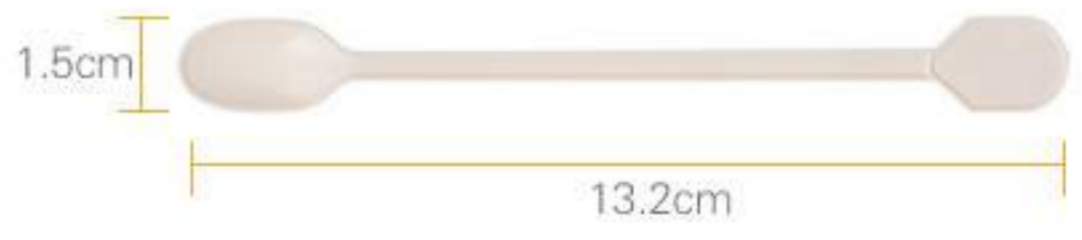

網站: <http://www.epk-cn.com>

EPK-B001

BIODEGRADABLE DISPOSABLE KNIFE

Size: Length:16.5cm Width:1.8cm

EPK-B003

BIODEGRADABLE DISPOSABLE FORK

Size: Length:16.5cm Width:2.5cm

**EPK
-B005**

**BIODEGRADABLE
DISPOSABLE SPOON**
Size: Length:16.5cm Width:3cm

**EPK
-B008**

**BIODEGRADABLE
DESSERT SPOON**

Size: Length:12cm Width:2.5cm

**EPK
-B009**

**BIODEGRADABLE
COFFEE SPOON**
Size: Length:13.2cm Width:1.5cm